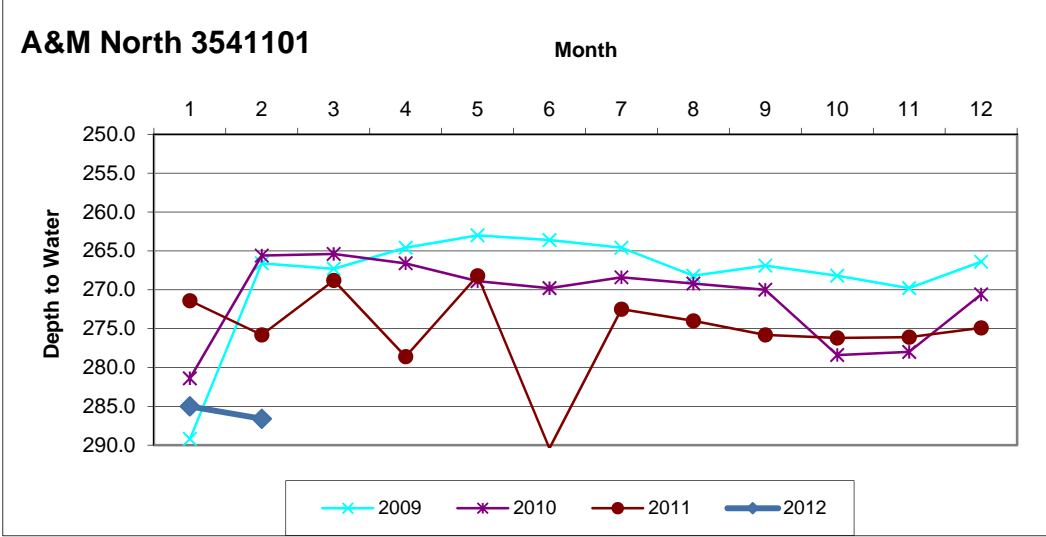

RUSK COUNTY GROUNDWATER CONSERVATION DISTRICT

Monitor Well Graphs - page 1 of 5

RUSK COUNTY GROUNDWATER CONSERVATION DISTRICT

Monitor Well Graphs - page 2 of 5

RUSK COUNTY GROUNDWATER CONSERVATION DISTRICT

Monitor Well Graphs - page 3 of 5

RUSK COUNTY GROUNDWATER CONSERVATION DISTRICT

Monitor Well Graphs - page 4 of 5

RUSK COUNTY GROUNDWATER CONSERVATION DISTRICT

Monitor Well Graphs - page 5 of 5