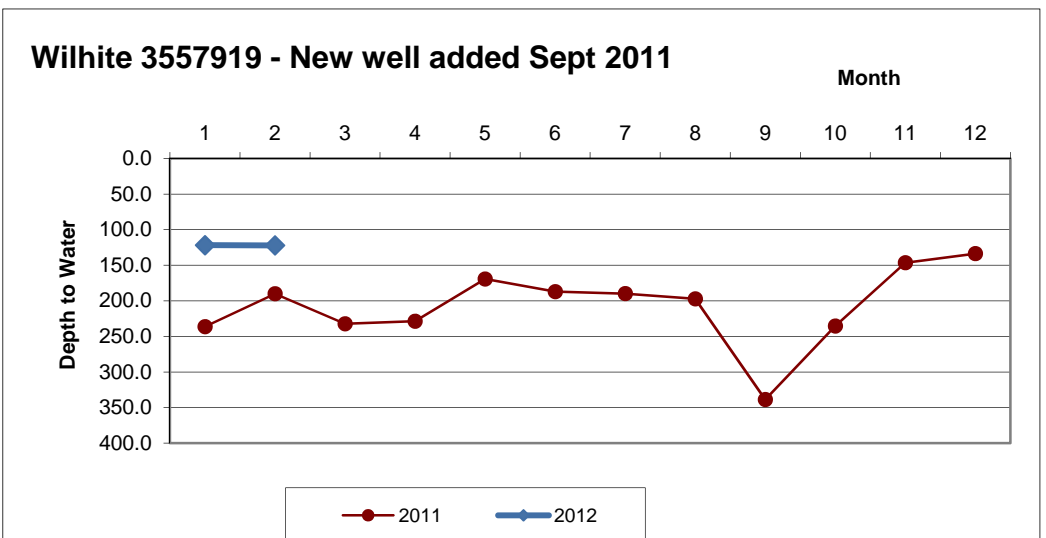

RUSK COUNTY GROUNDWATER CONSERVATION DISTRICT

Monitor Well Graphs - page 4 of 5