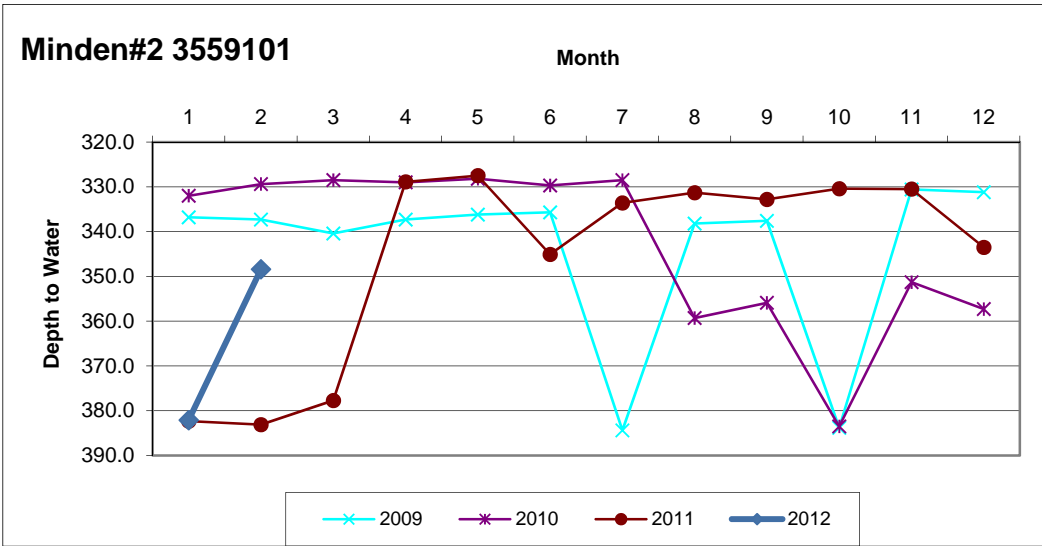

RUSK COUNTY GROUNDWATER CONSERVATION DISTRICT

Monitor Well Graphs - page 3 of 5