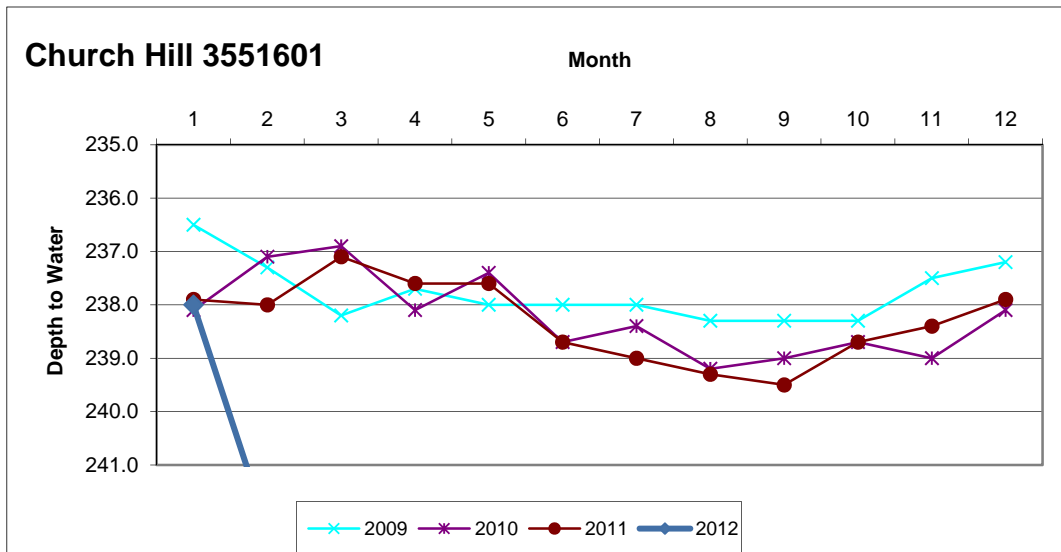

RUSK COUNTY GROUNDWATER CONSERVATION DISTRICT

Monitor Well Graphs - page 1 of 5

RUSK COUNTY GROUNDWATER CONSERVATION DISTRICT

Monitor Well Graphs - page 2 of 5

RUSK COUNTY GROUNDWATER CONSERVATION DISTRICT