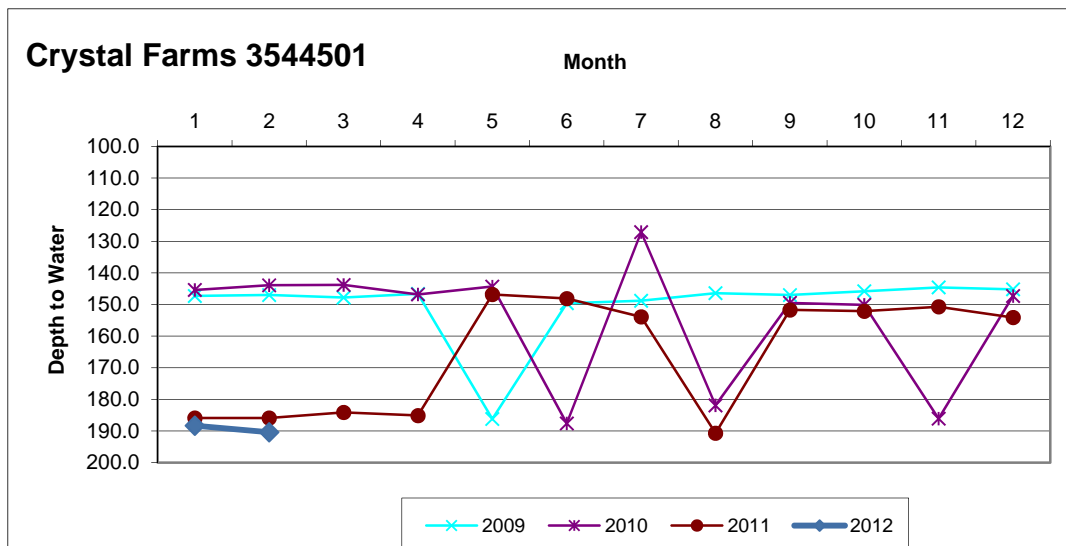

RUSK COUNTY GROUNDWATER CONSERVATION DISTRICT

Monitor Well Graphs - page 1 of 5

RUSK COUNTY GROUNDWATER CONSERVATION DISTRICT

Monitor Well Graphs - page 2 of 5

RUSK COUNTY GROUNDWATER CONSERVATION DISTRICT

Monitor Well Graphs - page 3 of 5

RUSK COUNTY GROUNDWATER CONSERVATION DISTRICT

Monitor Well Graphs - page 4 of 5

RUSK COUNTY GROUNDWATER CONSERVATION DISTRICT

Monitor Well Graphs - page 5 of 5