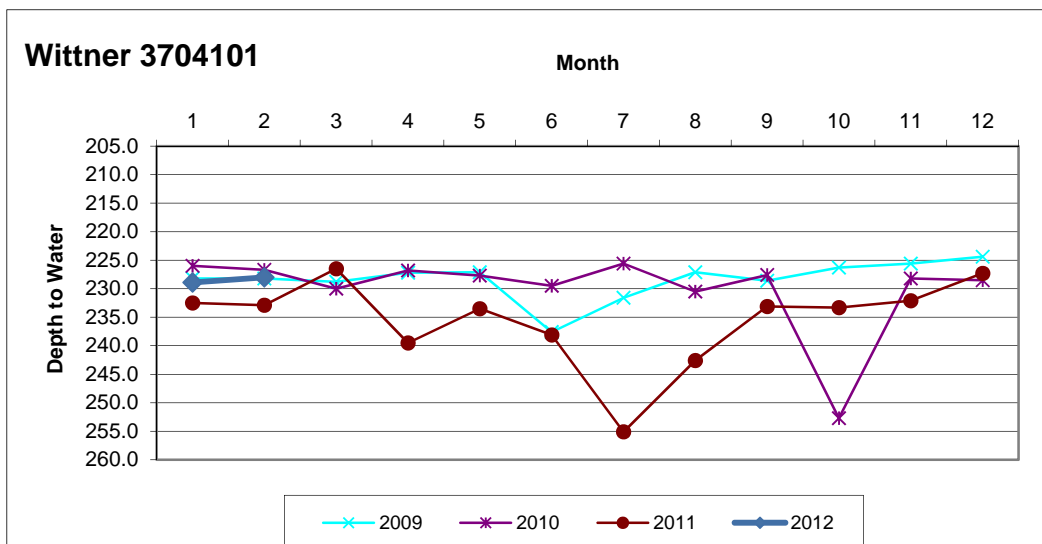

RUSK COUNTY GROUNDWATER CONSERVATION DISTRICT

Monitor Well Graphs - page 3 of 5