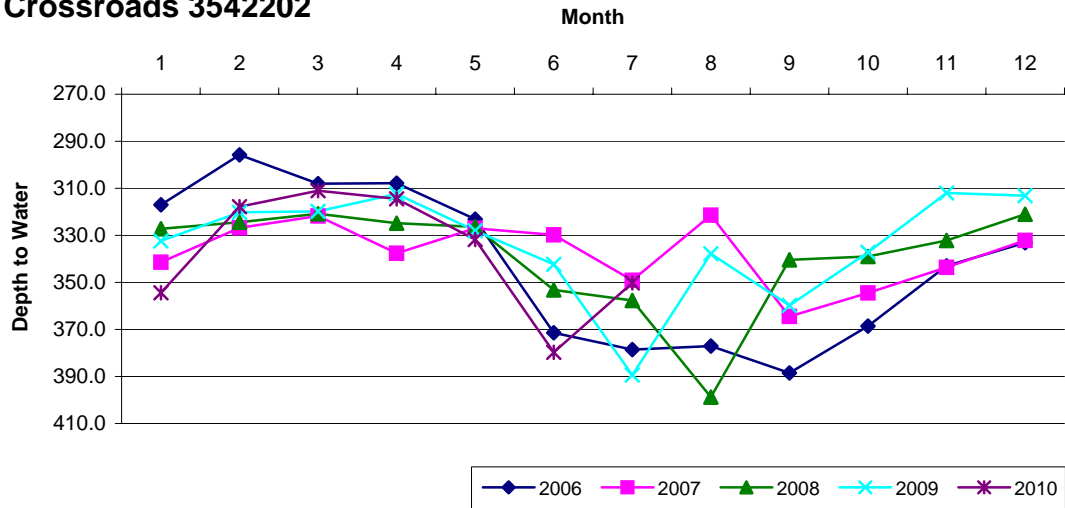

RUSK COUNTY GROUNDWATER CONSERVATION DISTRICT

Monitor Well Graphs - page 1 of 5

Crossroads 3542202