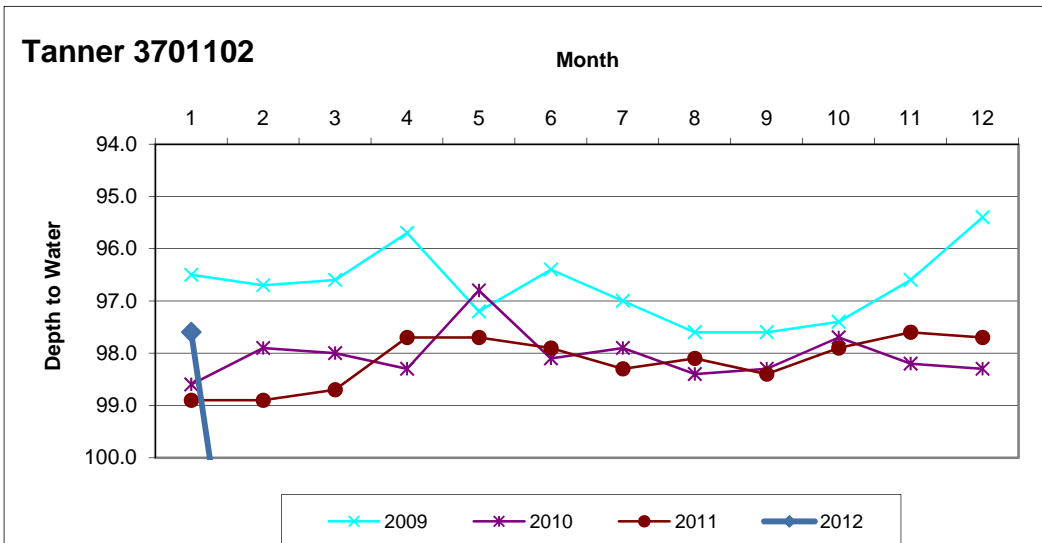

RUSK COUNTY GROUNDWATER CONSERVATION DISTRICT

Monitor Well Graphs - page 3 of 5