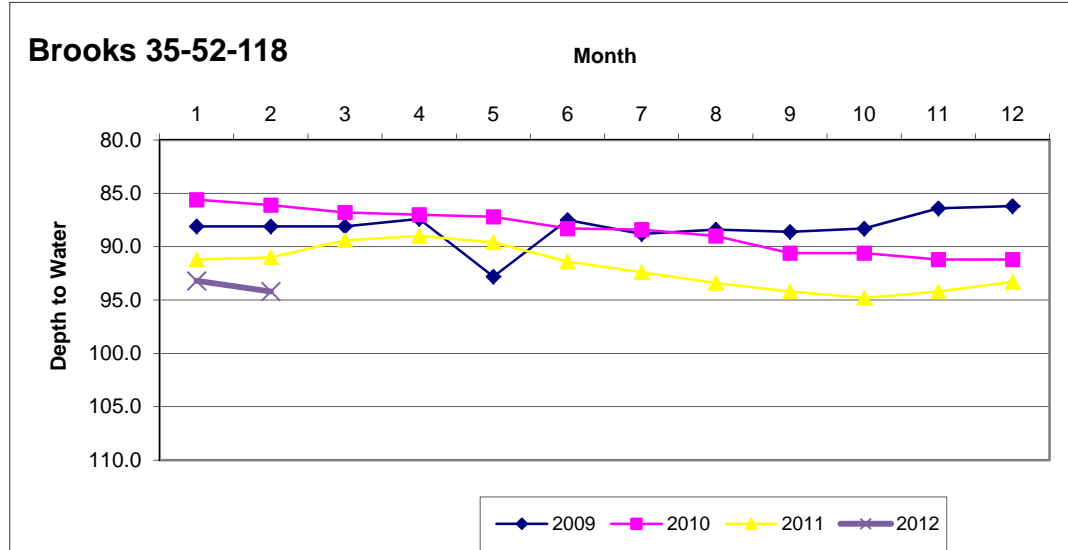

RUSK COUNTY GROUNDWATER CONSERVATION DISTRICT

Monitor Well Graphs - page 1 of 5

RUSK COUNTY GROUNDWATER CONSERVATION DISTRICT

Monitor Well Graphs - page 2 of 5

RUSK COUNTY GROUNDWATER CONSERVATION DISTRICT