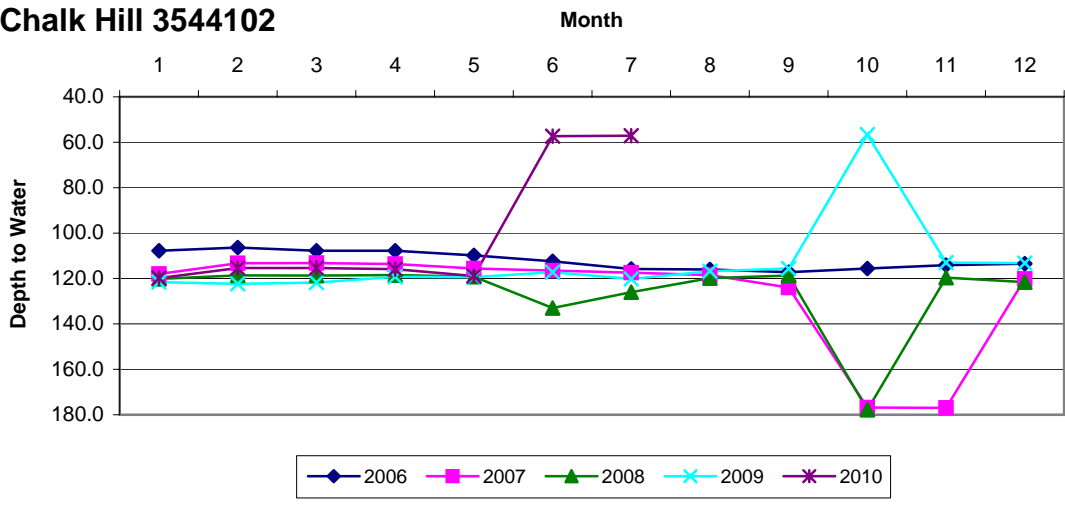

Chalk Hill 3544102