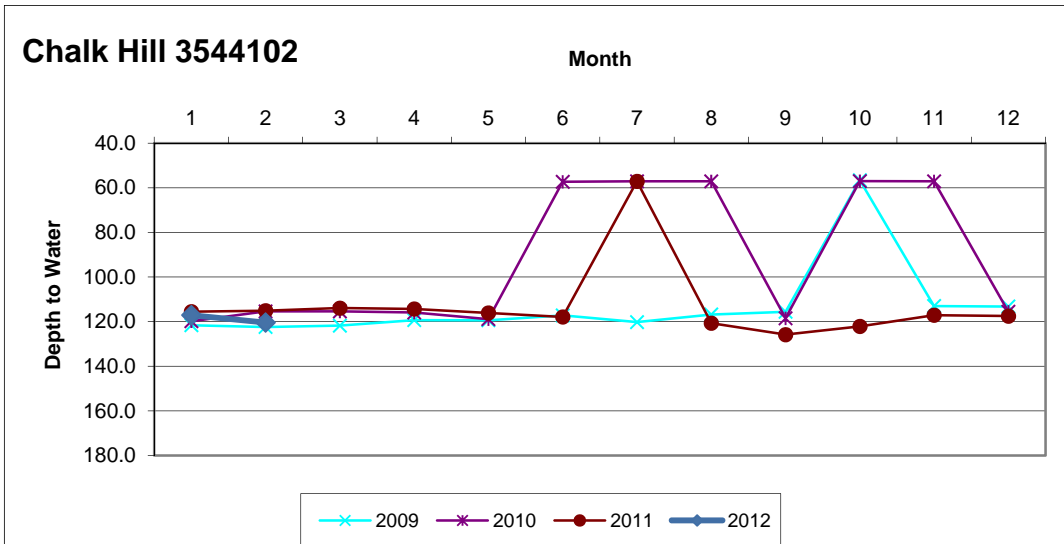

RUSK COUNTY GROUNDWATER CONSERVATION DISTRICT

Monitor Well Graphs - page 1 of 5

RUSK COUNTY GROUNDWATER CONSERVATION DISTRICT

Monitor Well Graphs - page 2 of 5

RUSK COUNTY GROUNDWATER CONSERVATION DISTRICT

Monitor Well Graphs - page 3 of 5

RUSK COUNTY GROUNDWATER CONSERVATION DISTRICT

Monitor Well Graphs - page 4 of 5

RUSK COUNTY GROUNDWATER CONSERVATION DISTRICT

Monitor Well Graphs - page 5 of 5