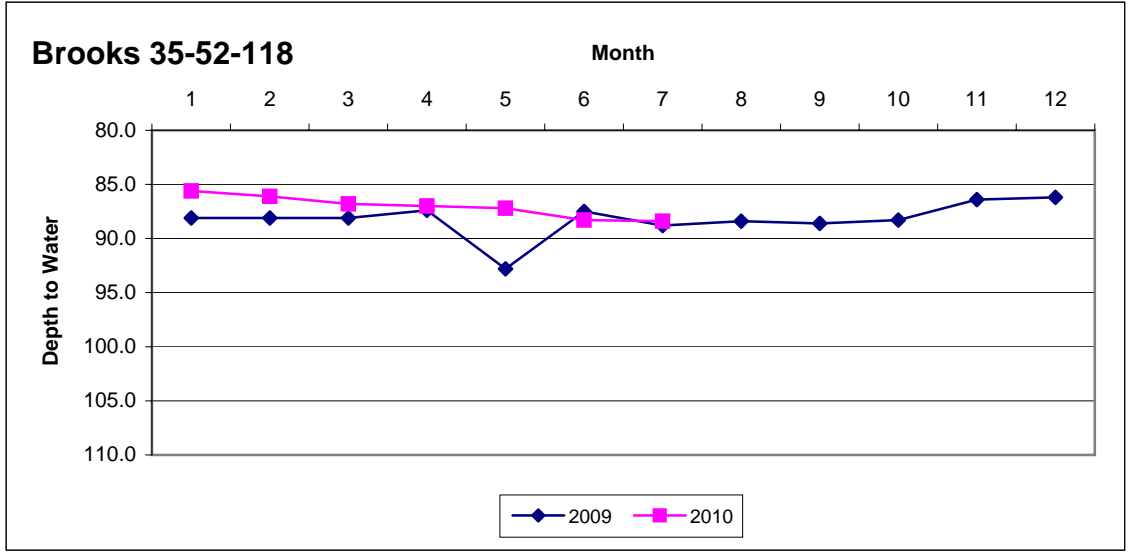

RUSK COUNTY GROUNDWATER CONSERVATION DISTRICT

Monitor Well Graphs - page 5 of 5