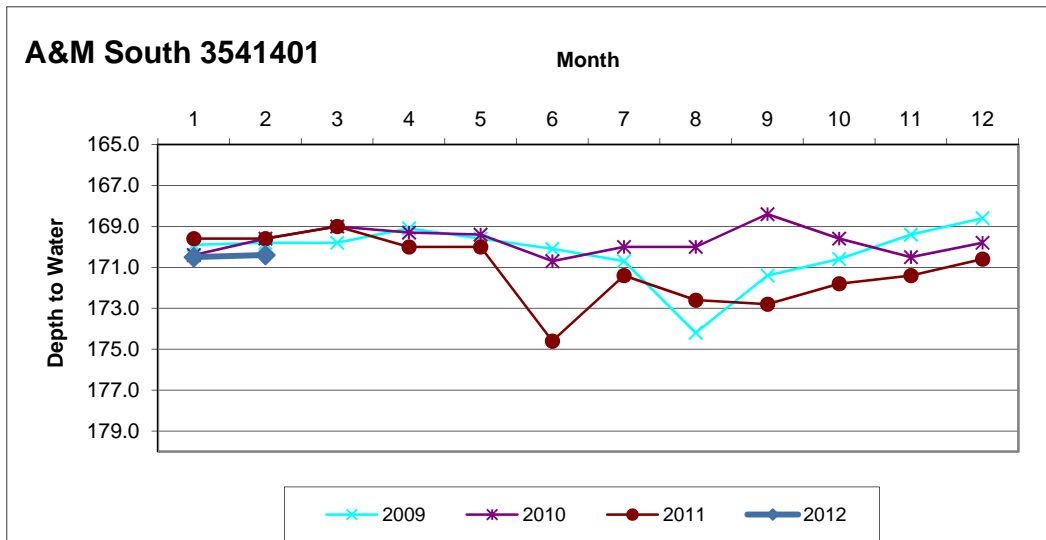

RUSK COUNTY GROUNDWATER CONSERVATION DISTRICT

Monitor Well Graphs - page 1 of 5

RUSK COUNTY GROUNDWATER CONSERVATION DISTRICT

Monitor Well Graphs - page 2 of 5

RUSK COUNTY GROUNDWATER CONSERVATION DISTRICT

Monitor Well Graphs - page 3 of 5

RUSK COUNTY GROUNDWATER CONSERVATION DISTRICT

Monitor Well Graphs - page 4 of 5

RUSK COUNTY GROUNDWATER CONSERVATION DISTRICT

Monitor Well Graphs - page 5 of 5