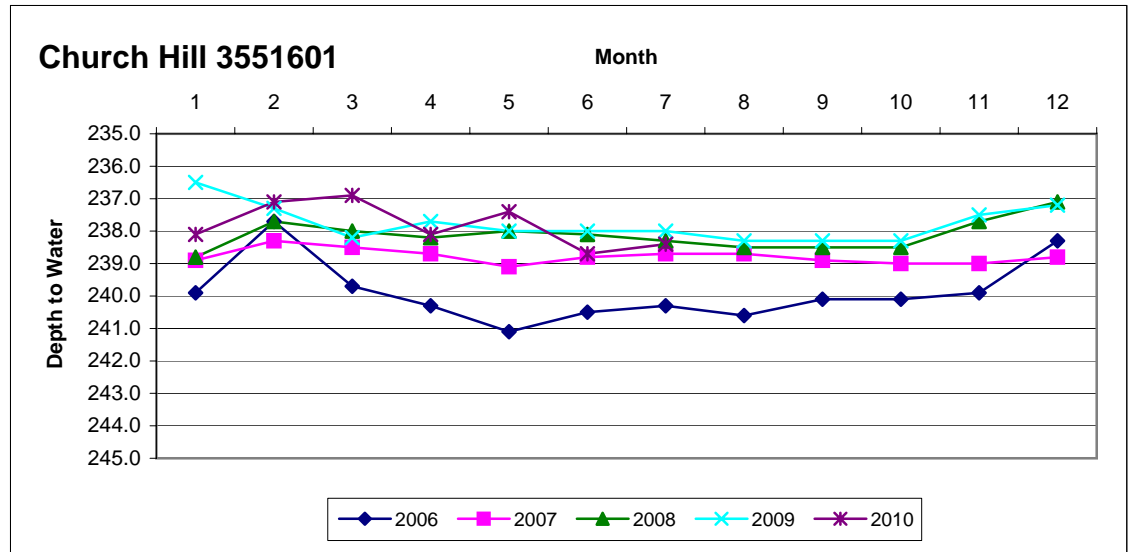

RUSK COUNTY GROUNDWATER CONSERVATION DISTRICT

Monitor Well Graphs - page 5 of 5