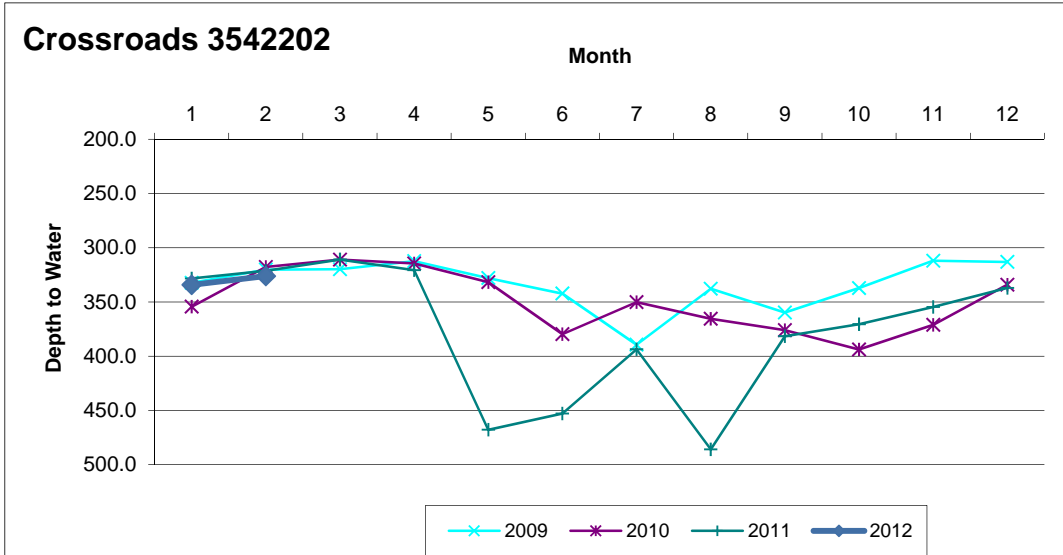

RUSK COUNTY GROUNDWATER CONSERVATION DISTRICT

Monitor Well Graphs - page 1 of 5

RUSK COUNTY GROUNDWATER CONSERVATION DISTRICT

Monitor Well Graphs - page 2 of 5

RUSK COUNTY GROUNDWATER CONSERVATION DISTRICT

Monitor Well Graphs - page 3 of 5

RUSK COUNTY GROUNDWATER CONSERVATION DISTRICT

Monitor Well Graphs - page 4 of 5

RUSK COUNTY GROUNDWATER CONSERVATION DISTRICT

Monitor Well Graphs - page 5 of 5