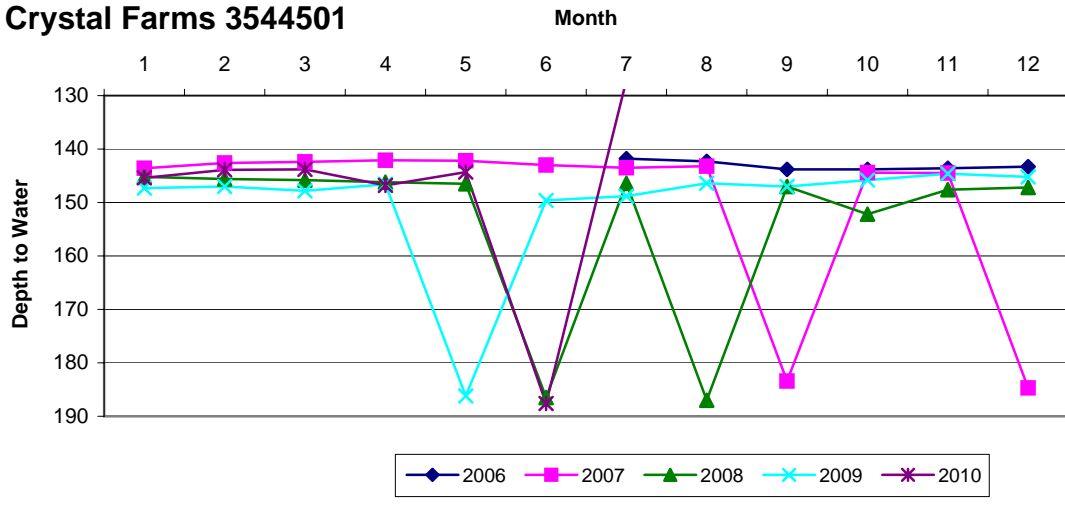

RUSK COUNTY GROUNDWATER CONSERVATION DISTRICT

Monitor Well Graphs - page 1 of 5

Crossroads 3542202

Chalk Hill 3544102

Crystal Farms 3544501

RUSK COUNTY GROUNDWATER CONSERVATION DISTRICT

Monitor Well Graphs - page 2 of 5

RUSK COUNTY GROUNDWATER CONSERVATION DISTRICT

Monitor Well Graphs - page 5 of 5