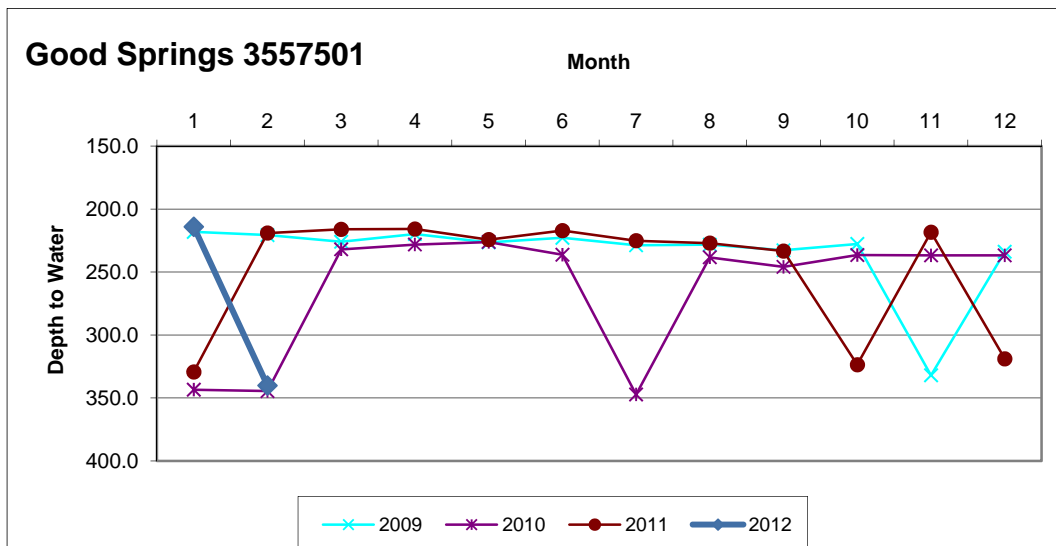

RUSK COUNTY GROUNDWATER CONSERVATION DISTRICT

Monitor Well Graphs - page 1 of 5

RUSK COUNTY GROUNDWATER CONSERVATION DISTRICT

Monitor Well Graphs - page 2 of 5

RUSK COUNTY GROUNDWATER CONSERVATION DISTRICT

Monitor Well Graphs - page 3 of 5

RUSK COUNTY GROUNDWATER CONSERVATION DISTRICT

Monitor Well Graphs - page 4 of 5

RUSK COUNTY GROUNDWATER CONSERVATION DISTRICT

Monitor Well Graphs - page 5 of 5