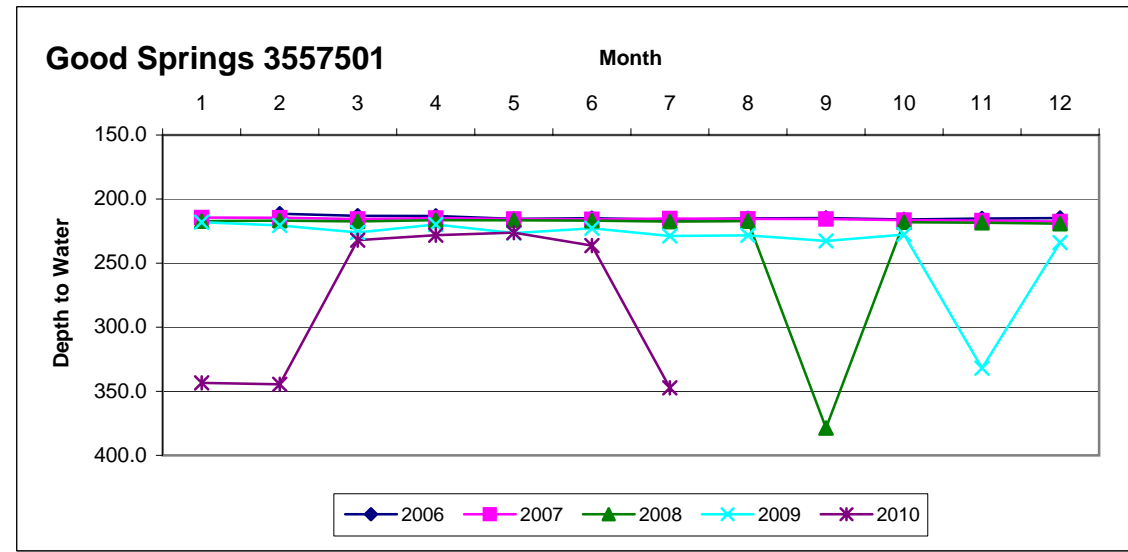

RUSK COUNTY GROUNDWATER CONSERVATION DISTRICT

Monitor Well Graphs - page 5 of 5